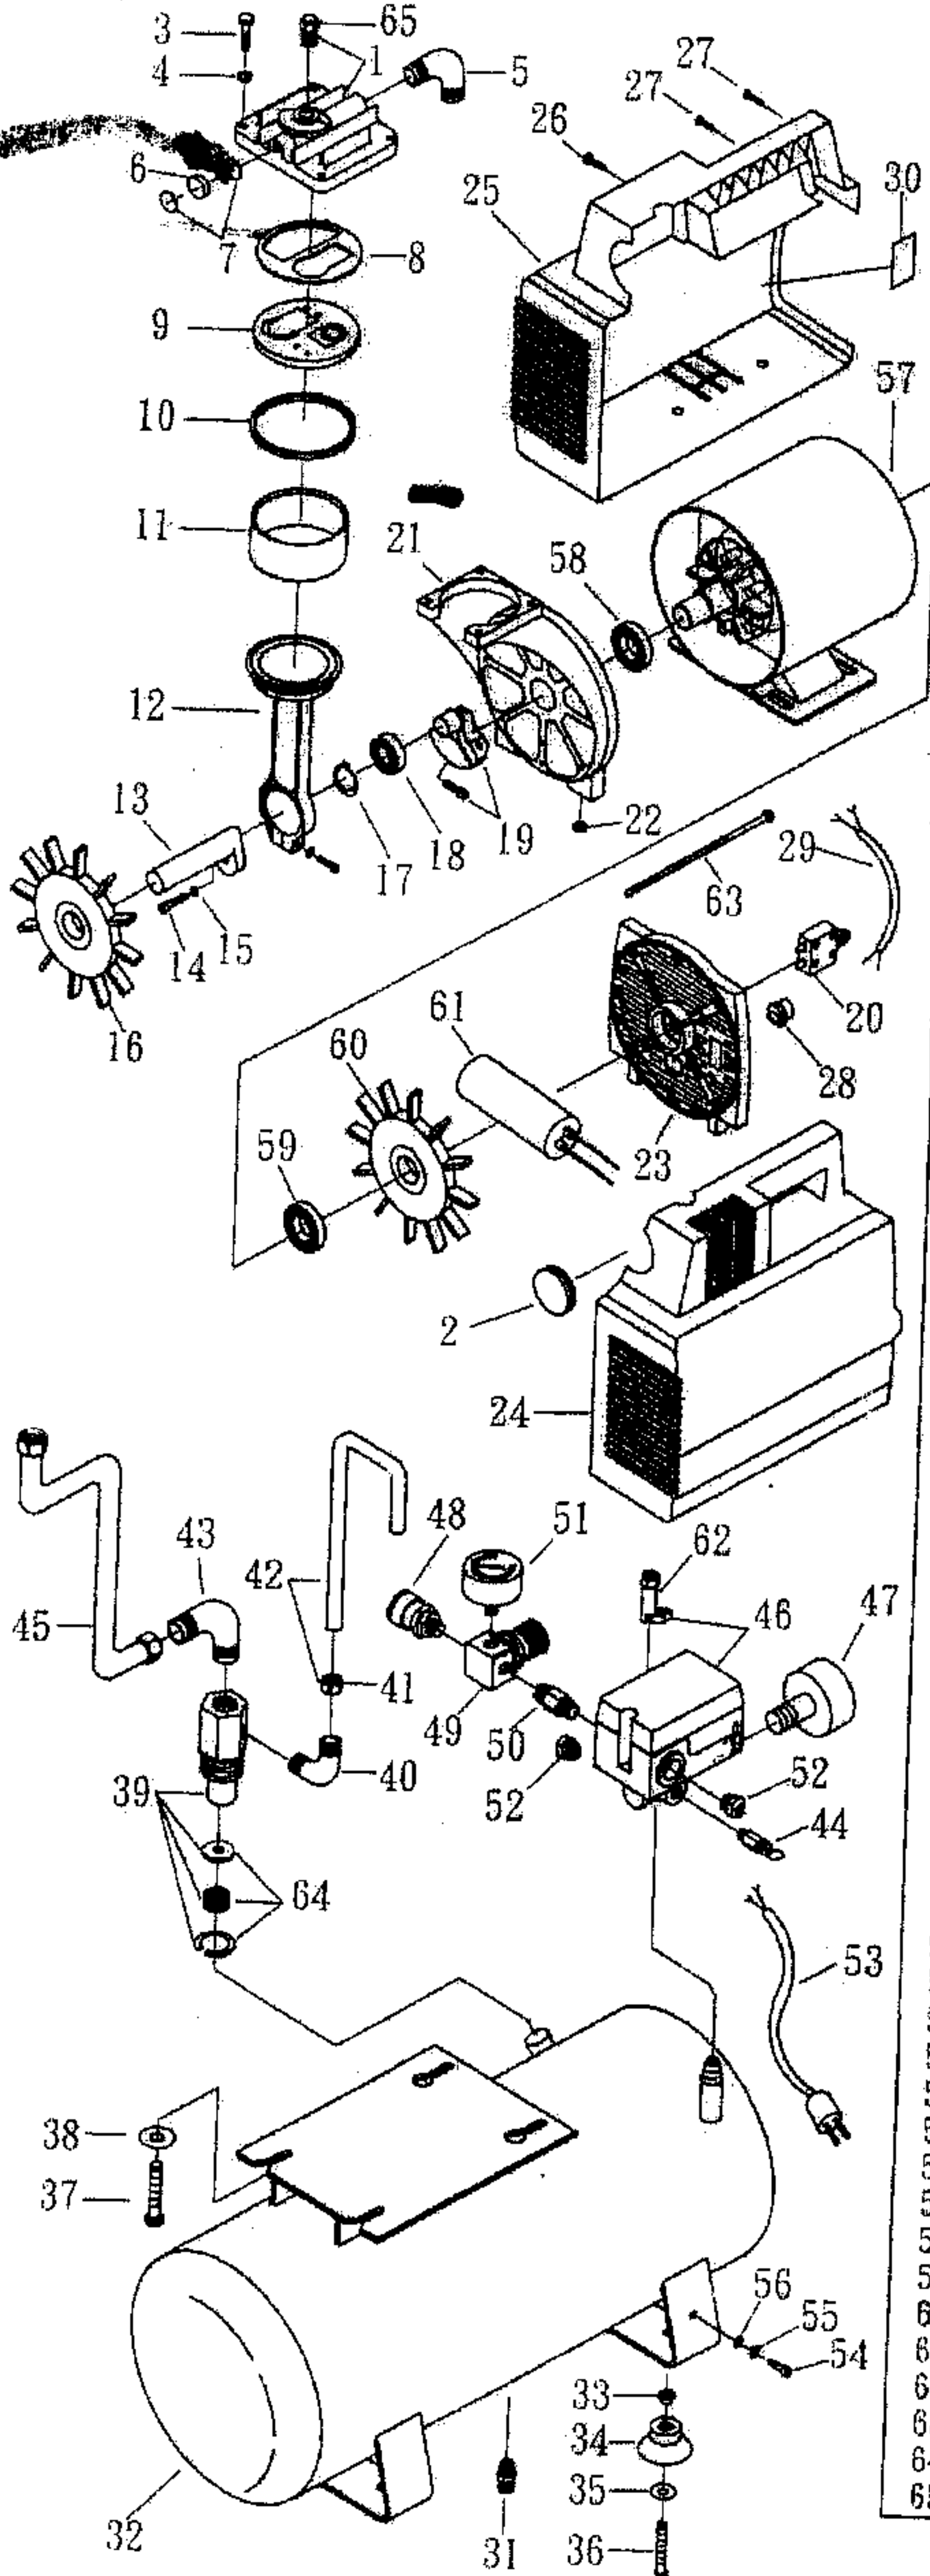

MODEL: PAC100

SPARE PARTS LIST

NO: PM-0111

REF. NO.	DESCRIPTION	PART NO.	QTY.
1	Cylinder head set	PACP93	1
2	Rubber cover	PACP94	1
3	Hexagon head bolt	PACP95	4
4	Spring washer	PACP3	4
5	Exhaust elbow	PACP96	1
6	Filter sieve	PACP97	1
7	Filter mesh	PACP98	2
8	In. & Ex. valve seat packing	PACP99	1
9	Inlet&Exhaust valve seat	PACP100	1
10	Valve seat O-ring	PACP101	1
11	Cylinder	PACP102	1
12	Piston rod set	PACP103	1
13	Eccentric rod	PACP104	1
14	Round head bolt (+)	PACP105	1
15	Spring washer	PACP106	1
16	Radiation fan	PACP31	1
17	C-clamp	PACP107	1
18	Bearing	PACP108	1
19	Crankshaft	PACP109	1
20	Circuit protector	PACP110	1
21	Crankcase	PACP111	1
22	Cushion packing	PACP112	4
23	Motor rear cover	PACP113	1
24	Right cover	PACP114	1
25	Left cover	PACP115	1
26	Bolt tap	PACP116	1
27	Bolt tap	PACP117	2
28	Strain relief bushing	PACP118	1
29	Cable wire	PACP119	1
30	Rubber packing	PACP120	4
31	Drain valve	PACP35	1
32	Air tank	PACP121	1
33	Grommet	PACP36	4
34	Tank feet rubber packing	PACP122	4
35	Plate washer	PACP38	4
36	Round head bolt (+)	PACP105	4
37	Hexagon head bolt	PACP123	4
38	Plate washer	PACP124	4
39	Check valve	PACP125	1
40	Unloading elbow	PACP48	1
41	Unloading tube nut	PACP49	1
42	Unloading tube	PACP50	1
43	Exhaust elbow	PACP96	1
44	Safety relief valve	PACP53	1
45	Exhaust tube set	PACP126	1
46	Pressure switch	PACP127	1
47	Pressure gauge	PACP128	1
48	Quick coupler(female)	PACP60	1
49	Adjust pressure valve	PACP129	1
50	Nipple	PACP130	1
51	Pressure gauge	PACP59	1
52	Strain relief bushing	PACP63	2
53	Power wire	PACP62	1
54	Round head bolt (+)	PACP64	1
55	Gear-shape washer	PACP66	2
56	Brass washer	PACP65	2
57	Motor(20, 21, 28, 29, 58, 59, 61, 63)	PACP131	1
58	Bearing	PACP71	1
59	Bearing	PACP75	1
60	Radiation fan	PACP133	1
61	Running capacitor	PACP92	1
62	Relief valve	PACP80	1
63	Hexagon head bolt	PACP134	1
64	Check valve kit	PACP135	1
65	Outlet valve	PACP86	1